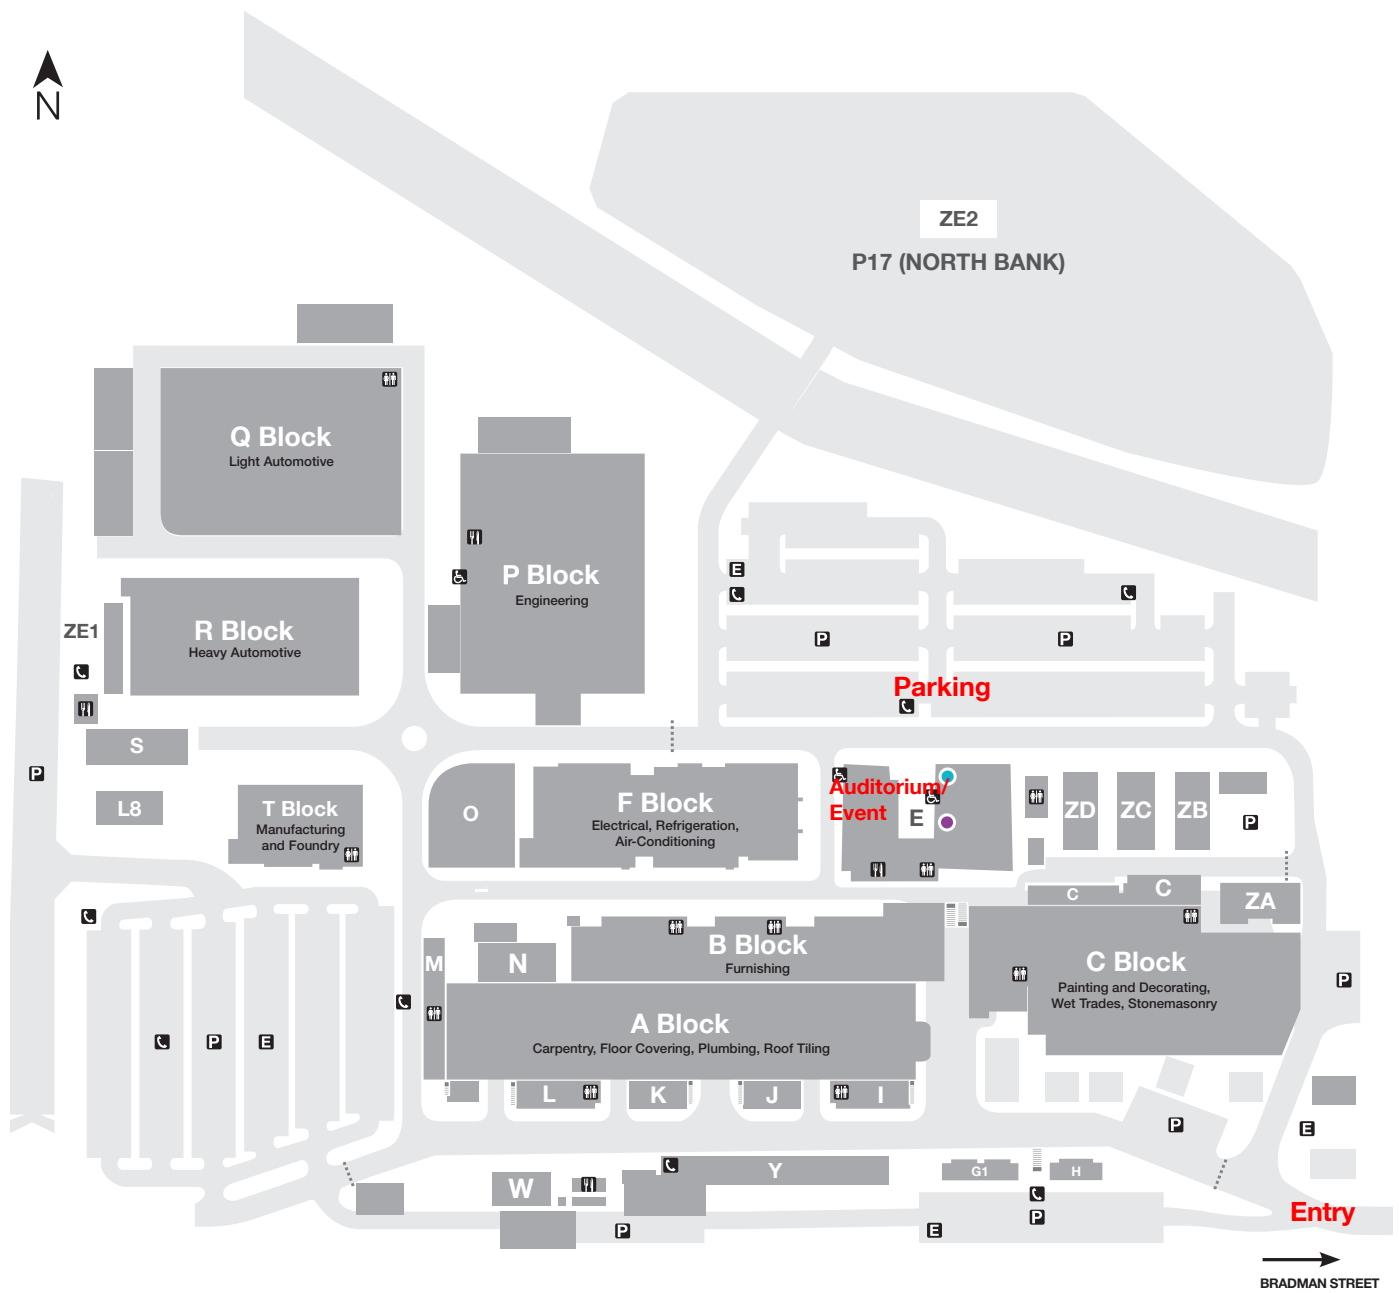

ACACIA RIDGE CAMPUS MAP

247 Bradman Street Acacia Ridge Qld 4110

* Please note from July 1, 2018 all TAFE Queensland campuses will be smoke free.

- Toilet Facilities
- Wheelchair Access
- Parking
- Canteen/Food Service
- Emergency Assembly Point
- Call Point
- Customer Service Centre
- Library