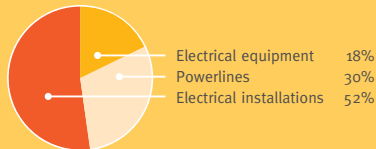

Serious electrical incidents – Queensland workers

How many serious electrical incidents?

Queensland workers are involved in **16 serious electrical incidents every year** - two of which are fatal.

Where are they occurring?

One in five serious electrical incidents occur while performing work at either rural or construction sites.

How many apprentices are involved?

One apprentice is involved in a serious electrical incident each year **on average**.

What electrical equipment is involved?

Over half of all serious electrical incidents involve either high voltage powerlines or switchboards.

What's the source of serious electrical incidents for workers?