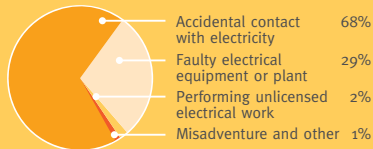

What's causing serious electrical incidents for workers?

Electrical Safety Office