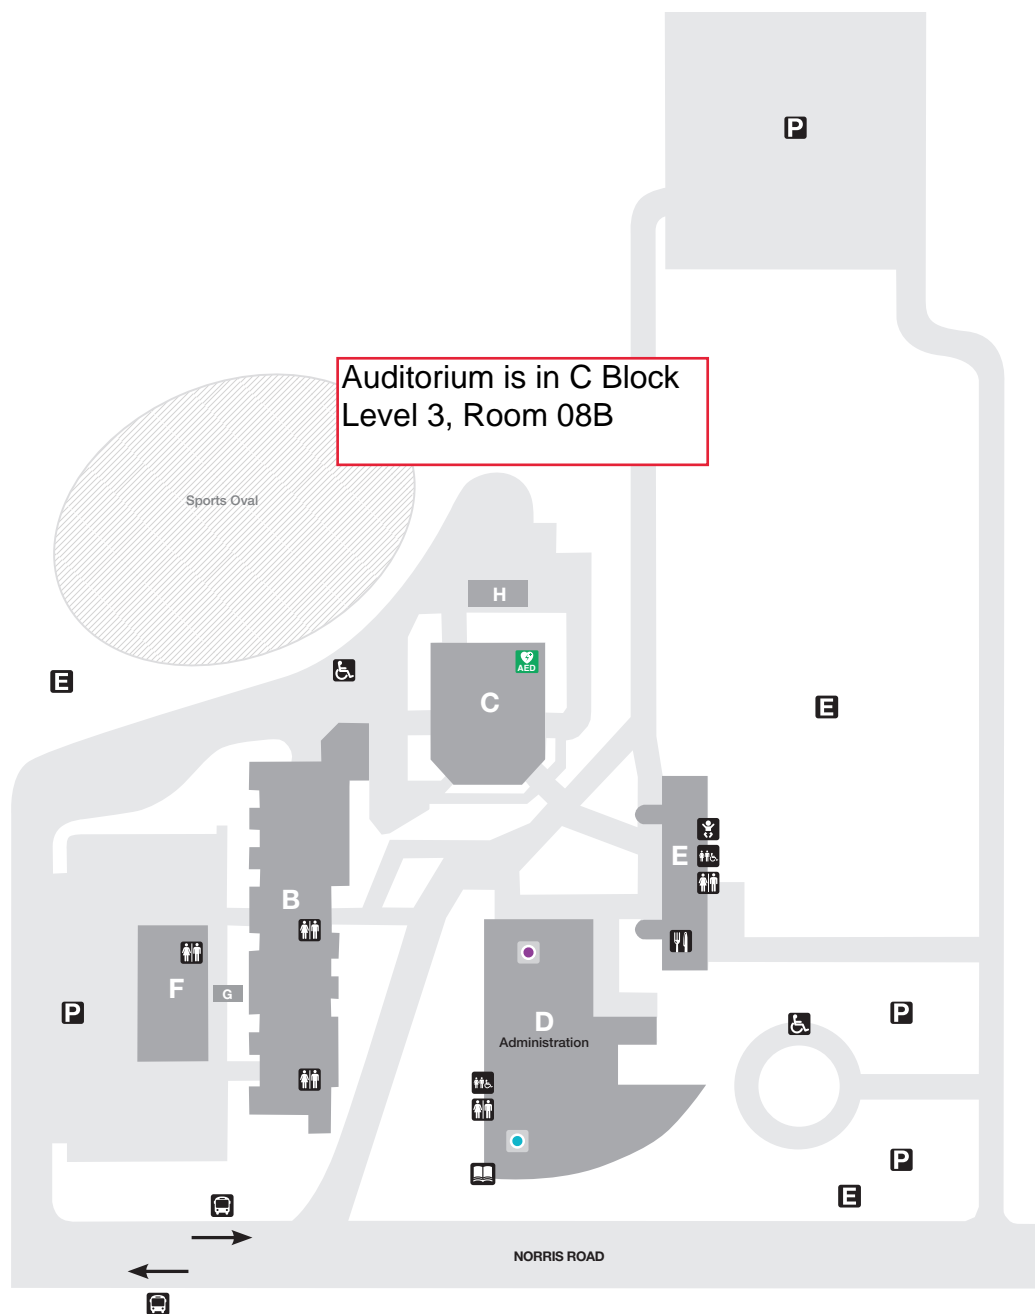

# BRACKEN RIDGE CAMPUS MAP

157 Norris Road Bracken Ridge Qld 4017

- Toilet Facilities
- Unisex Accessible Toilet Facilities\*
- Wheelchair Access
- Parking
- Canteen/Food Service
- Emergency Assembly Point
- Call Point
- Facilities/Security Office/First Aid
- Parents Room
- Qld Textbook Warehouse
- Bus Stop
- Customer Service Centre
- Library